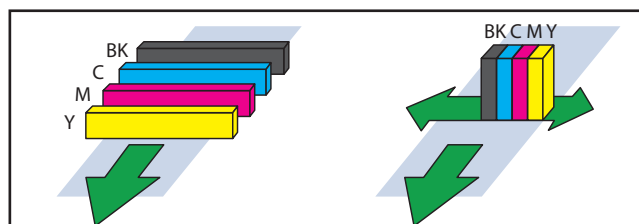

Serial printing

*Specification subject to change without notice.

The SwiftColor SCC-4000D Oversized Credential Printer features single pass print-head technology that allows blazing fast print speed, printing a 3.5" x 5.5" full color card in under 2 seconds!

Single-pass printing (SCC-4000D)